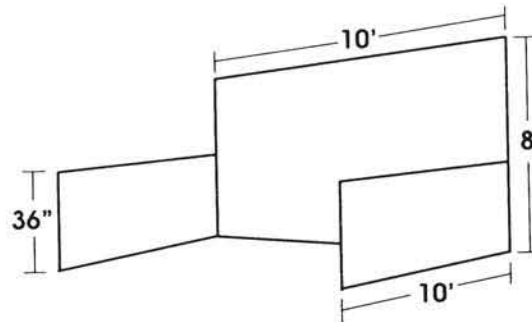

BOOTH SPACE

10' x 10' SPACE.....	\$ 550.00
8' x 10' SPACE.....	\$ 550.00
#269, 271, 273, 275, 276	
8' x 15' SPACE.....	\$ 810.00
#270, 272, 274	
10' x 15' SPACE.....	\$ 810.00
#257, 260, 268	

**STANDARD
DECORATOR
BOOTH SUPPLIED
AT NO COST TO
EXHIBITOR
ALONG WITH
ONE LINE I.D. SIGN**