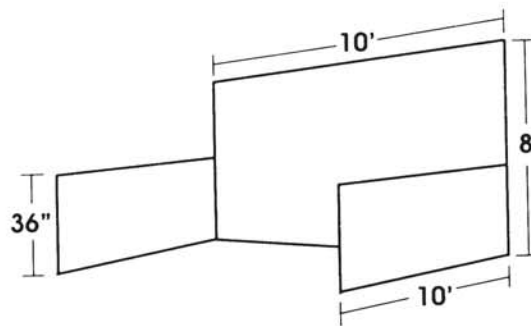

BOOTH SPACE

10' x 10' SPACE.....\$ 300.00

STANDARD
DECORATOR
BOOTH
SUPPLIED
AT NO
COST TO
EXHIBITOR
ALONG WITH
ONE LINE I.D. SIGN

Electric Service and Hook Up are not provided in the cost of space.
This service will be available; order forms will be forwarded to all Exhibitors 30 days prior to Show.

Floor Plans are subject to any necessary modifications without notice.