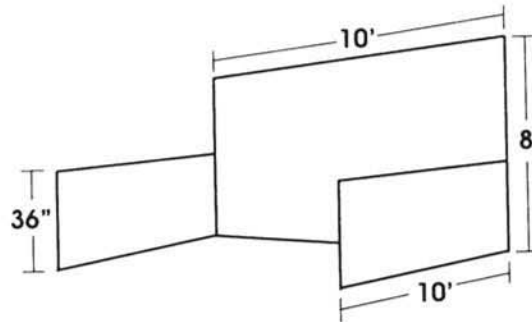

BOOTH SPACE

10'x10' SPACE\$480.00

STANDARD
DECORATOR
BOOTH
SUPPLIED
AT NO
COST TO
EXHIBITOR
ALONG WITH
ONE LINE I.D. SIGN

Electric Service and Hook Up are not provided in the cost of space.
This service will be available; order forms will be forwarded to all Exhibitors 30 days prior to Show.

Floor Plans are subject to any necessary modifications without notice.