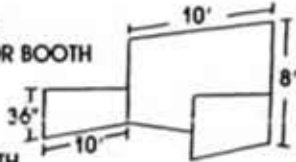

BOOTH SPACE

10'x10' BOOTH SPACE.....\$525.00

BULK SPACE

A (16'x40').....	\$1540.00
B (16'x35').....	\$1435.00
B1 (16'x28').....	\$1320.00
C & D (16'x25').....	\$1225.00
E, F, J & K (20'x20').....	\$1225.00
G & H (10'x20').....	\$610.00
I & L (20'x35').....	\$1760.00

STANDARD
DECORATOR BOOTH
SUPPLIED
AT NO
COST TO
EXHIBITOR
ALONG WITH
ONE LINE I.D. SIGN

Electric Service and Hook Up are not provided in the cost of space. This service will be available; order forms will be forwarded to all Exhibitors 30 days prior to show.